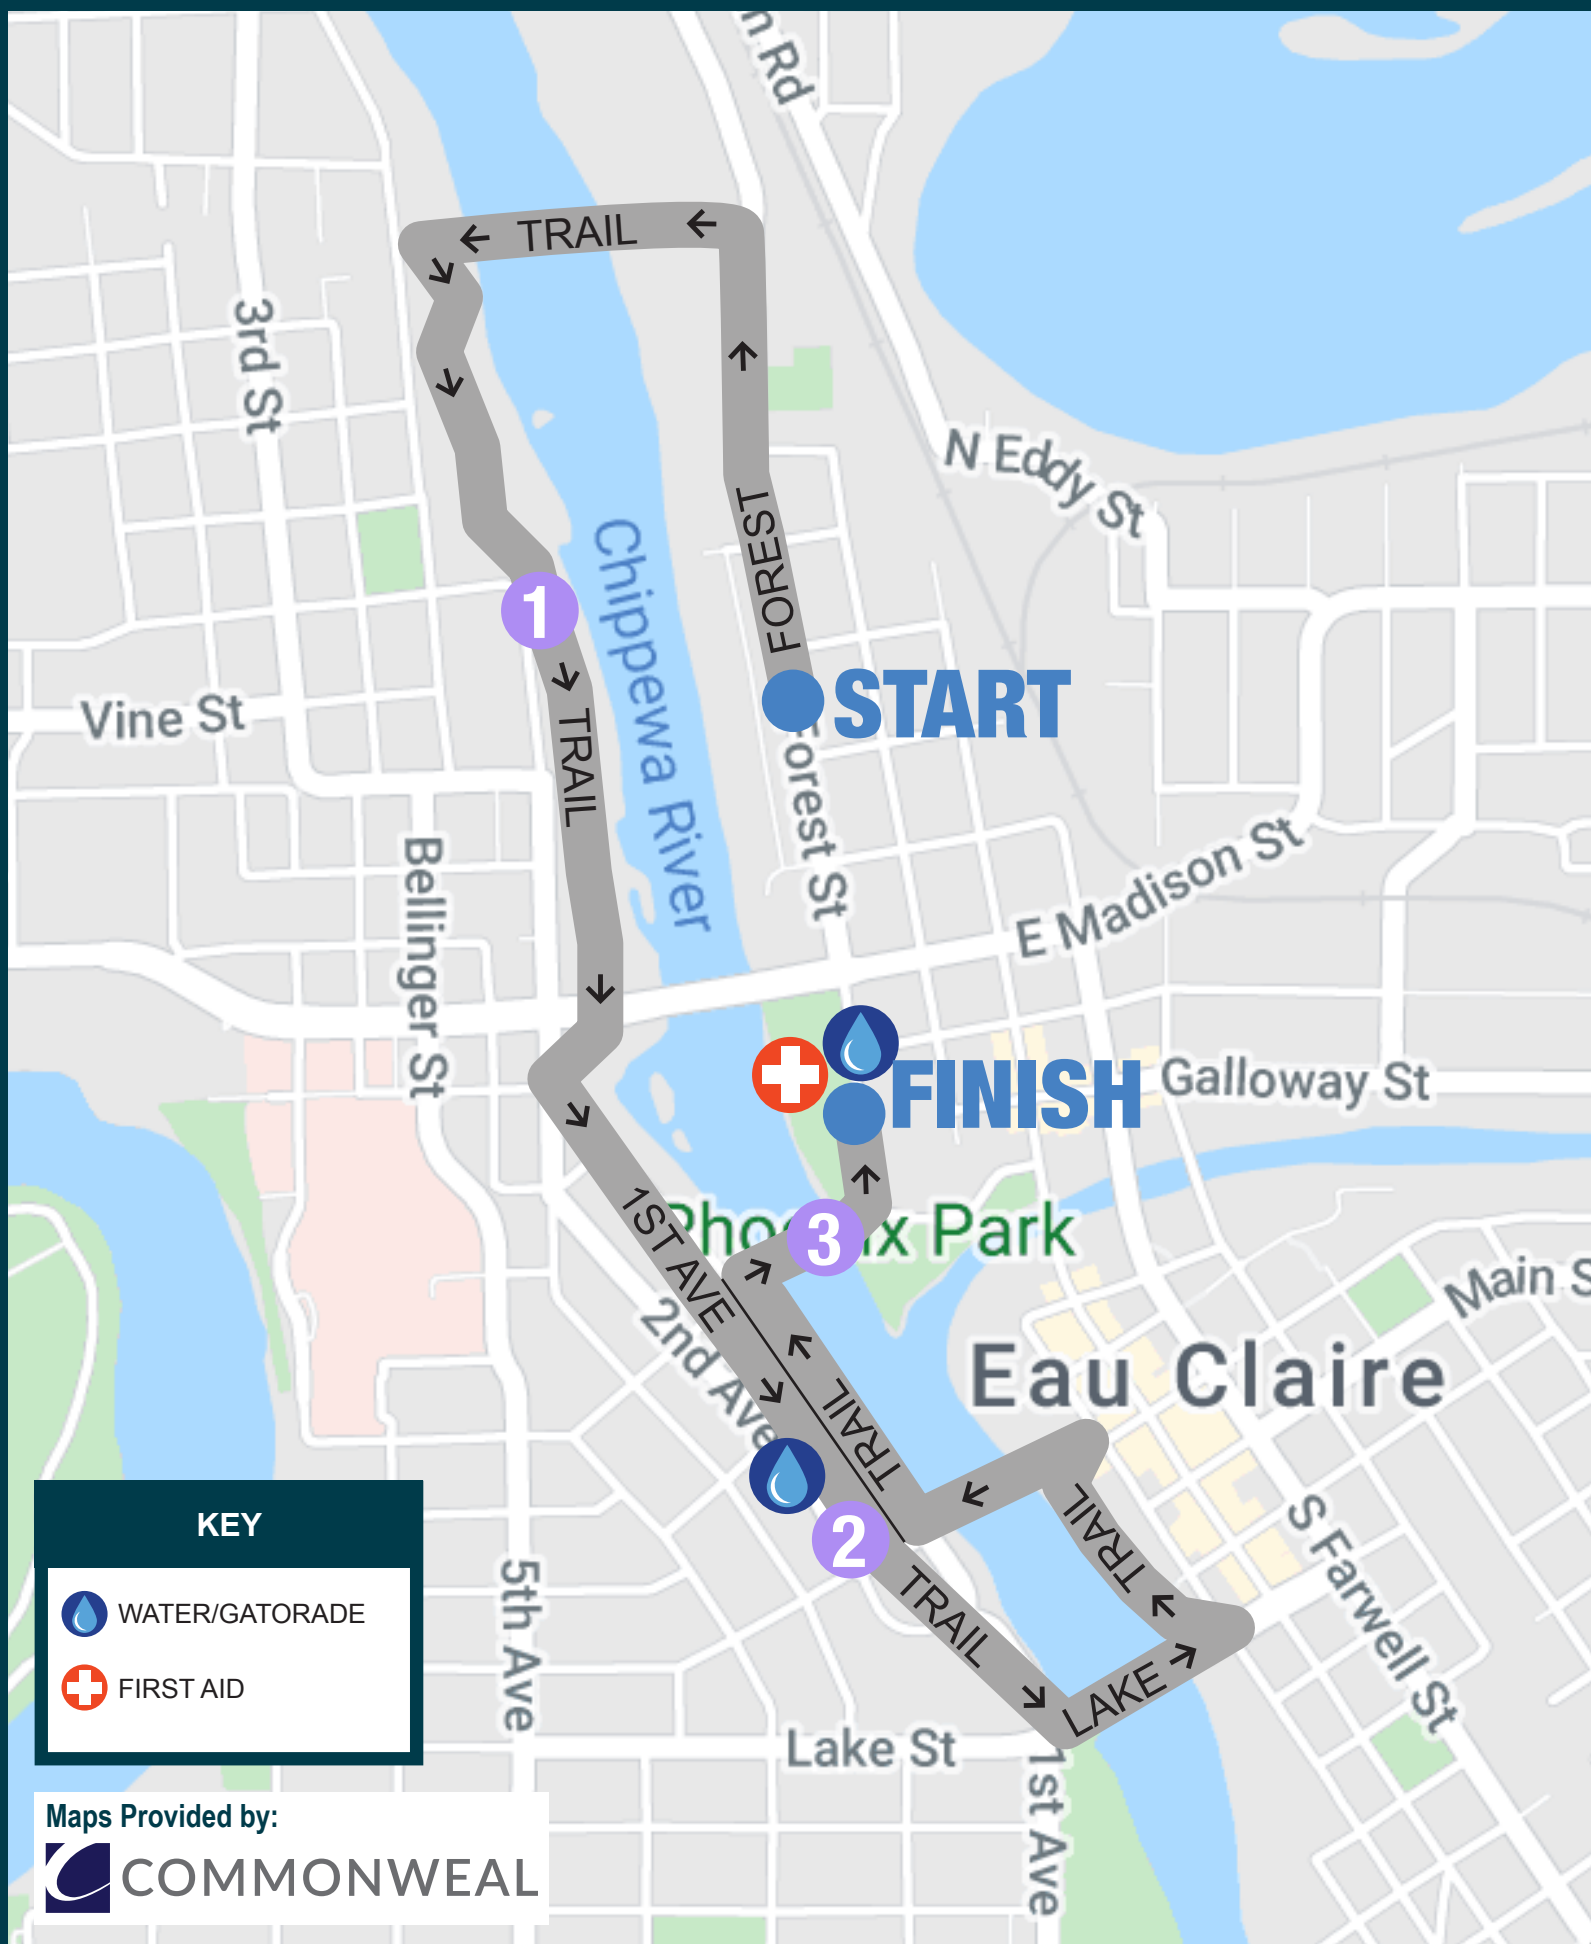

EC MARATHON - 5K ROUTE

KEY

-  WATER/GATORADE
-  FIRST AID

Maps Provided by:
 COMMONWEAL