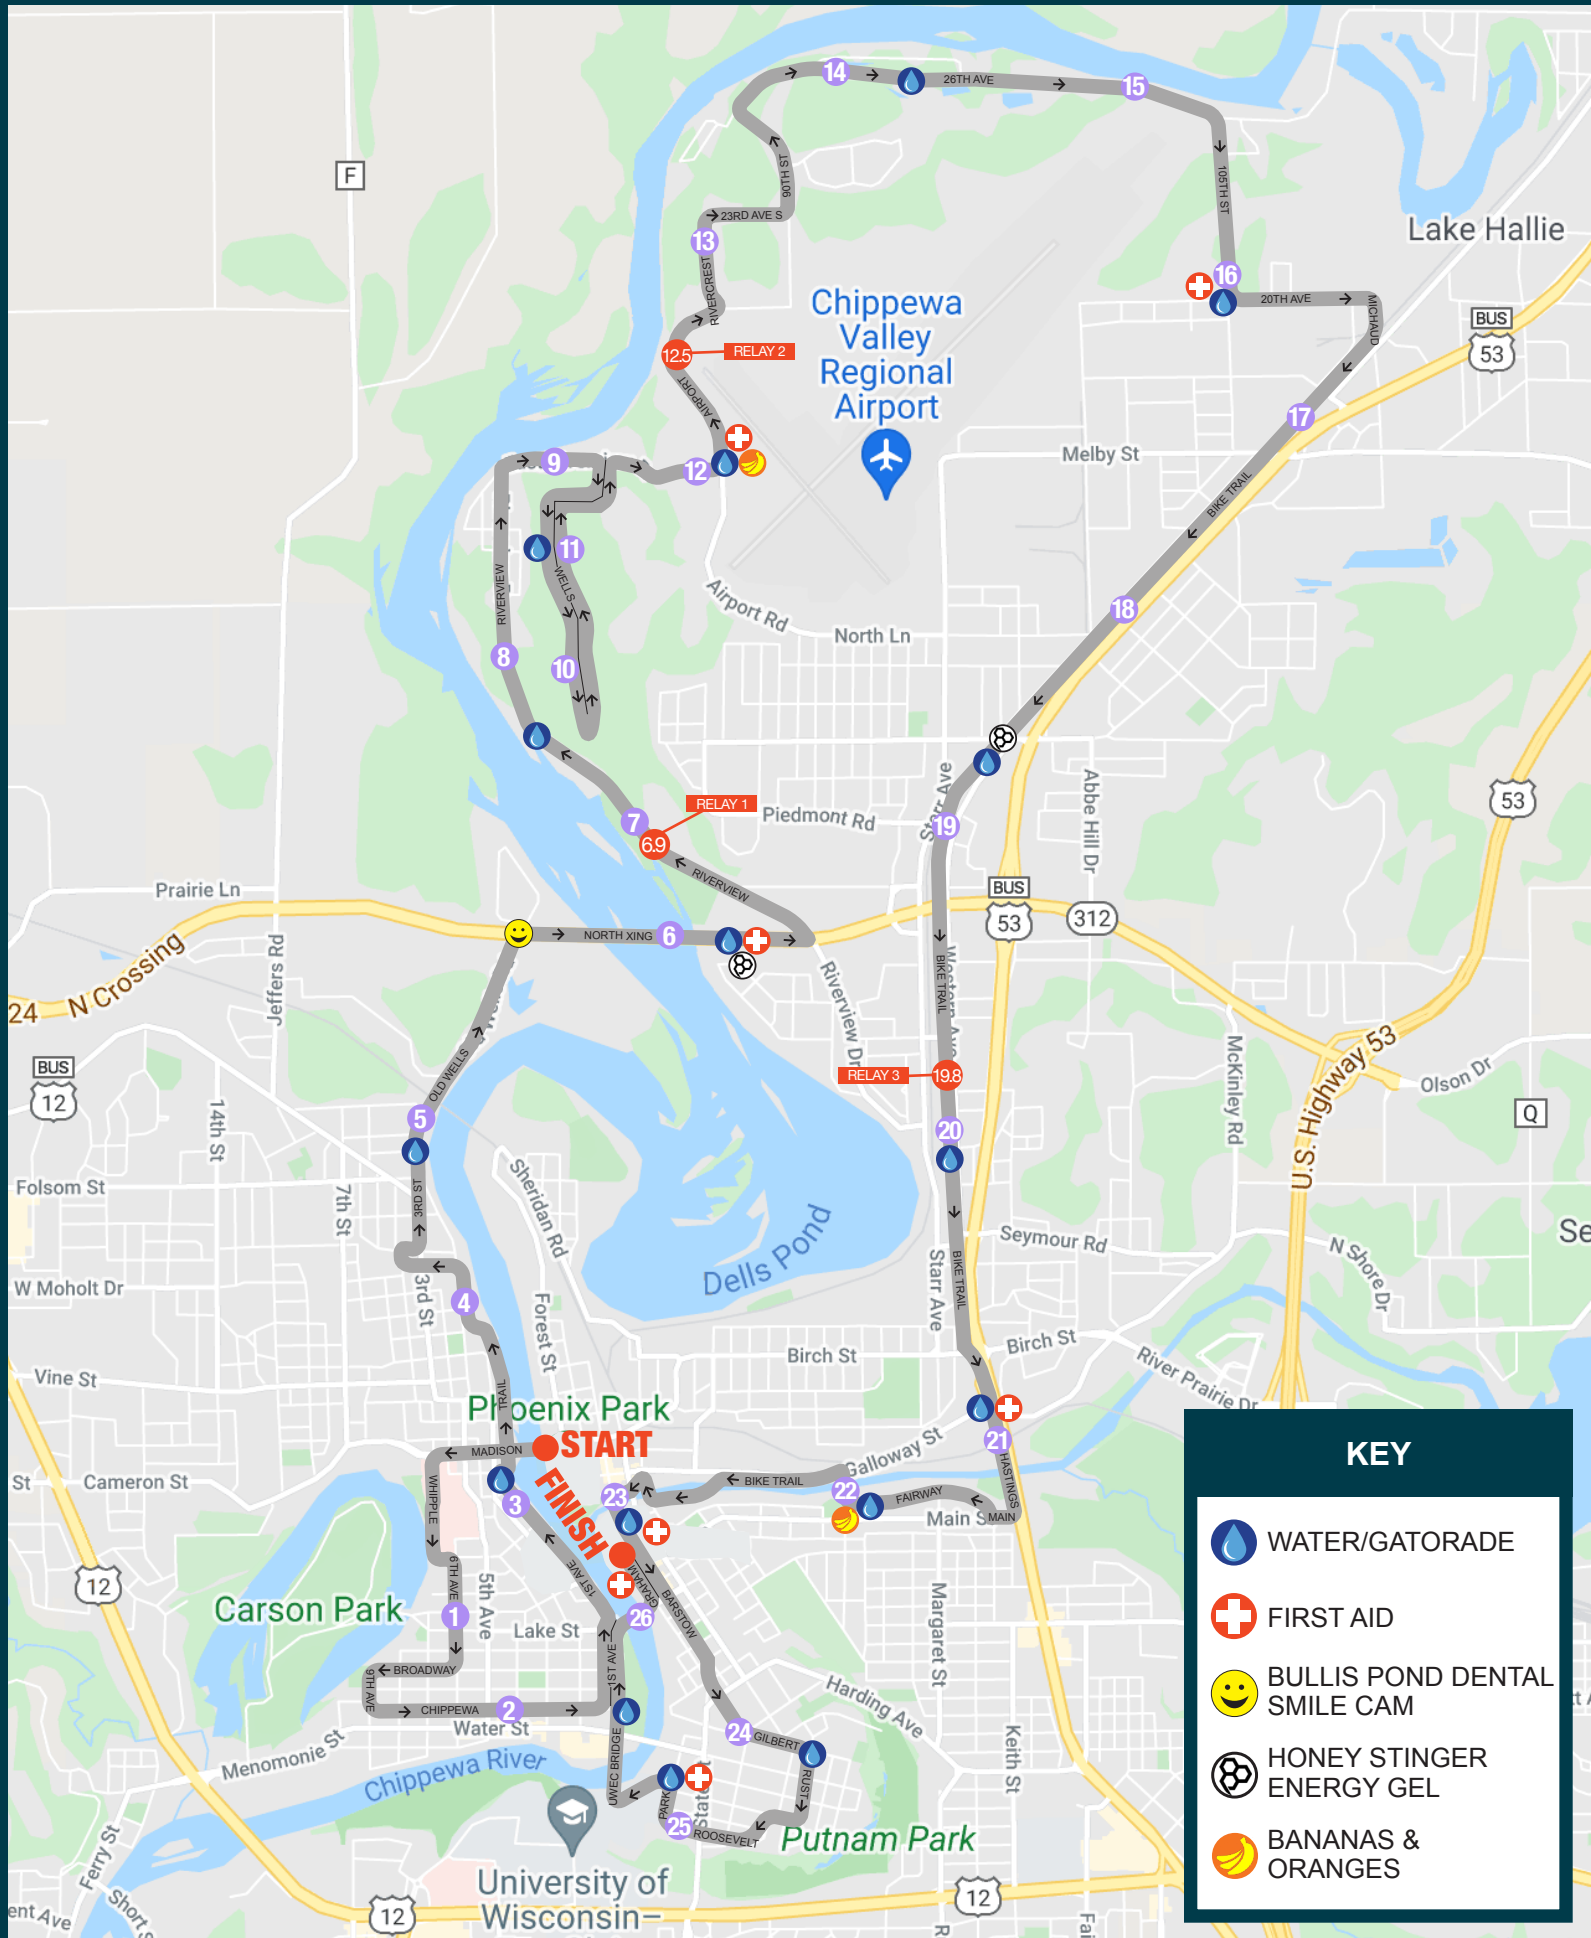

EC MARATHON - FULL MARATHON ROUTE

KEY

-  WATER/GATORADE
-  FIRST AID
-  BULLIS POND DENTAL SMILE CAM
-  HONEY STINGER ENERGY GEL
-  BANANAS & ORANGES